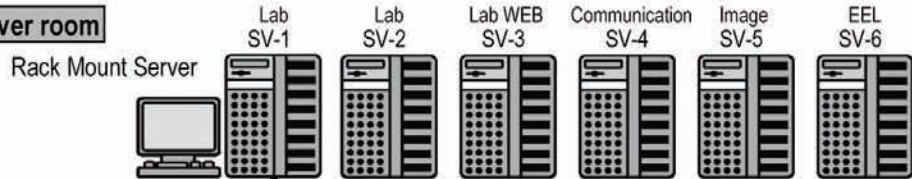

Chiba University Hospital

Server room

Hospital Information System (HIS)

Ethernet 100Mbps