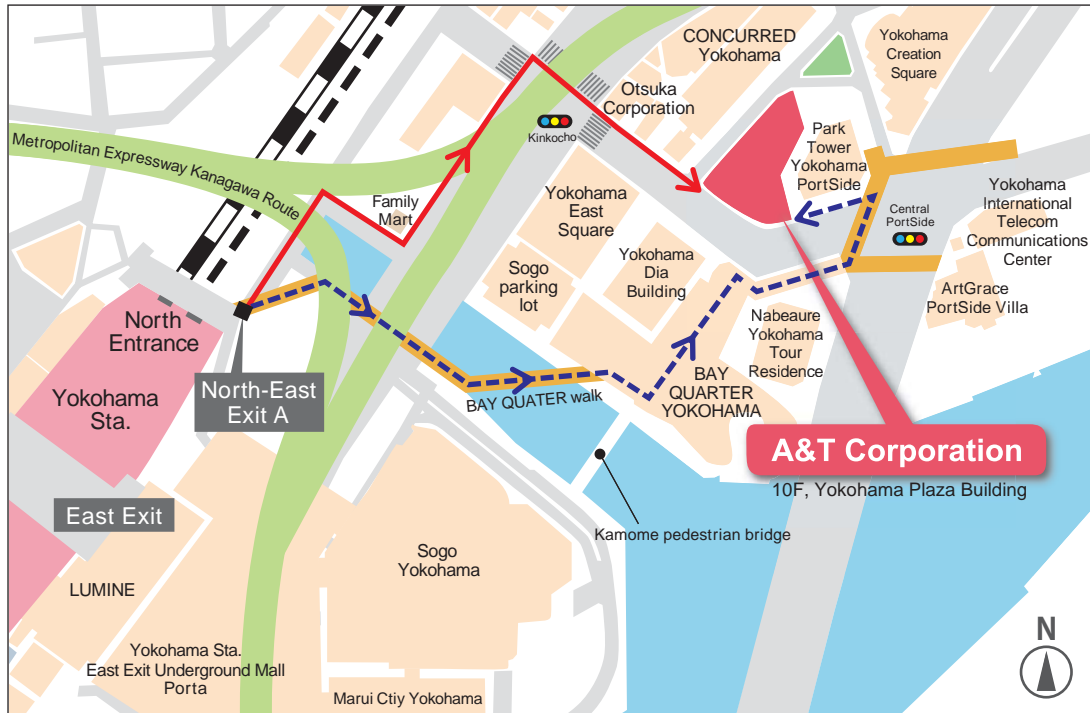

A&T Corporation

Head Office

● Company Address

10F Yokohama Plaza Building, 2-6 Kinko-cho, Kanagawa-ku
Yokohama-shi, Kanagawa, 221-0056 Japan
Tel. 045-440-5813 (Overseas Division)

● Access

Yokohama Station

5min. from North-East Exit A by walk

- JR Lines (Tokaido Line / Keihin Tohoku Line / Negishi Line / Yokosuka Line)
- Tokyu Toyoko Line · Keihin Kyuko Line · Sotetsu Line
- Yokohama Municipal Subway · Minatomirai Line

【Shortest route】 5min walk

【Optimum route in poor weather】 8min walk