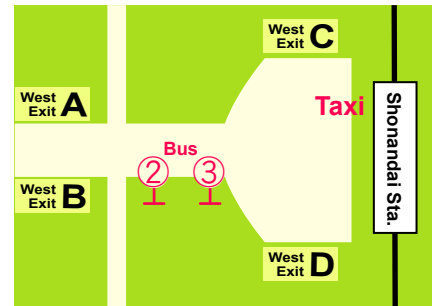

2023-1, Endou, Fujisawa-shi, Kanagawa
252-0816, Japan

Tel. 0466-86-8660

● Transportation

From Shonandai Station

(Odakyu Line / Sagami Tetsudo / Yokohama City Subway)

From the West Exit

■ 10min by bus :

- ②6 to Tsujido Sta. (辻堂駅) from No.③
- or ①7 to Bunkyo Univ.(文教大学) from No.②

Leave the bus at "Jushoji-mae(寿照寺前)", and 2min by walk

■ 10min by taxi

From Tsujido Station

(JR Tokaido Line)

From the North Exit

■ 20min by bus:

- ②6 to Shonandai Sta. (湘南台駅) from No.②
- Leave the bus at "Dempo(田方)", and 3min by walk

■ 15min by taxi

Around Shonan Site