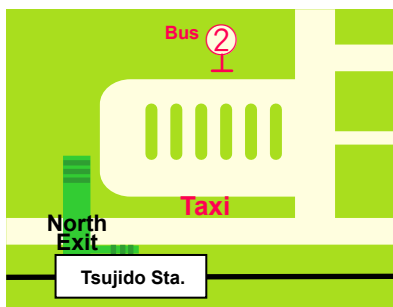

From Tsujido Station

(JR Tokaido Line)

From the North Exit

■ 20min by bus:

- ②6 to Shonandai Sta. (湘南台駅) from No.②
2. Leave the bus at "Dempo(田方)", and 3min by walk

■ 15min by taxi