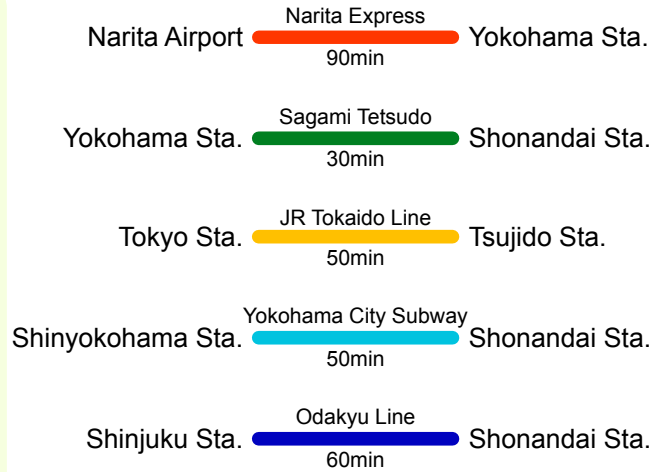

2023-1, Endou, Fujisawa-shi, Kanagawa
252-0816, Japan

Tel. 0466-86-8660

● Transportation

From Shonandai Station

(Odakyu Line / Sagami Tetsudo / Yokohama City Subway)

From the West Exit

■ 10min by bus :

- ②6 to Tsujido Sta. (辻堂駅) from No.③
- or ①7 to Bunkyo Univ.(文教大学) from No.②

Leave the bus at "Jushoji-mae(寿照寺前)", and 2min by walk

■ 10min by taxi

From Tsujido Station

(JR Tokaido Line)

From the North Exit

■ 20min by bus:

- ②6 to Shonandai Sta. (湘南台駅) from No.②
- Leave the bus at "Dempo(田方)", and 3min by walk

■ 15min by taxi

Around Shonan Site