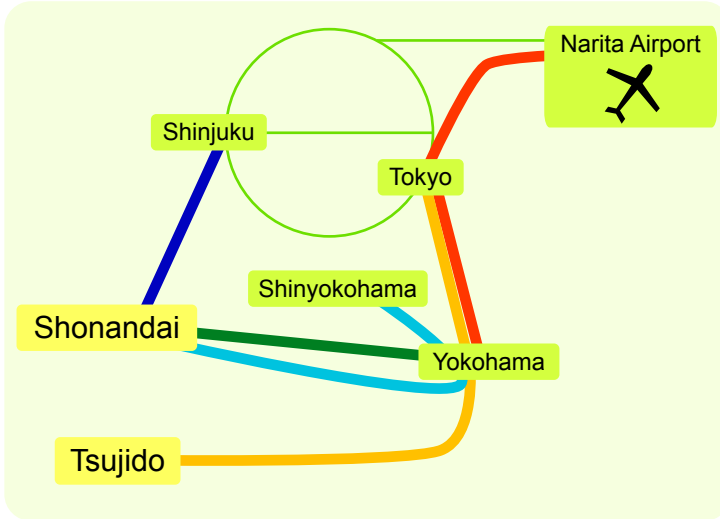

2023-1, Endou, Fujisawa-shi, Kanagawa
252-0816, Japan

Tel. 0466-86-8660

● Transportation

From Shonandai Station

(Odakyu Line / Sagami Tetsudo / Yokohama City Subway)

From the West Exit

■ 10min by bus :

- ②6 to Tsujido Sta. (辻堂駅) from No.③
- or ①7 to Bunkyo Univ.(文教大学) from No.②

Leave the bus at "Jushoji-mae(寿照寺前)", and 2min by walk

■ 10min by taxi

From Tsujido Station

(JR Tokaido Line)

From the North Exit

■ 20min by bus:

- ②6 to Shonandai Sta. (湘南台駅) from No.②
- Leave the bus at "Dempo(田方)", and 3min by walk

■ 15min by taxi

Around Shonan Site